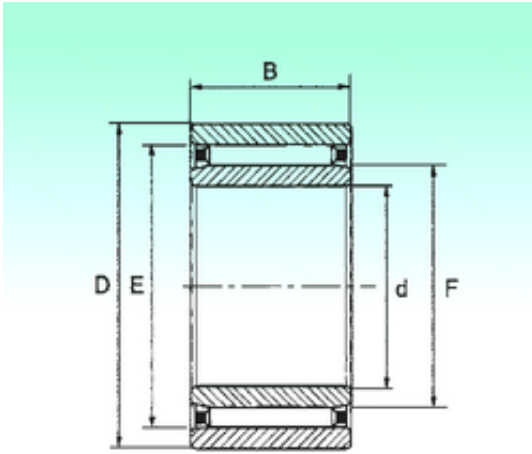

## BEARING CORP. LTD.

17 mm x 35 mm x 16 mm NBS NAO 17x35x16  
needle roller bearings

Bearing No. NAO 17x35x16

Bore Diameter	17 mm
Outer Diameter	29 mm
d	17 mm
F	22 mm
D	35 mm
E	29 mm
B	16 mm
C	16 mm
Weight	0,07 Kg
Basic dynamic load rating (C)	19 kN
Basic static load rating (C0)	24,2 kN

NAO 17x35x16 Bearing 2D drawings and 3D CAD models