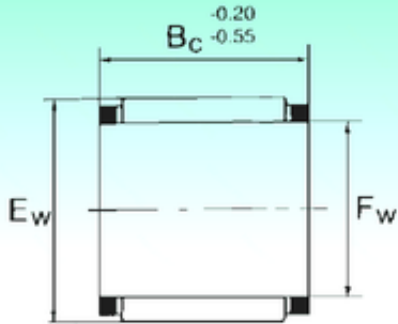

BEARING CORP. LTD.

NBS KBK 12x15x14,3 needle roller bearings

Bearing No. KBK 12x15x14,3

Bore Diameter	12 mm
Outer Diameter	15 mm
Fw	12 mm
Ew	15 mm
Bc	14,3 mm
Weight	0,0054 Kg
Basic dynamic load rating (C)	5,8 kN
Basic static load rating (C0)	7,7 kN

KBK 12x15x14,3 Bearing 2D drawings and 3D CAD models