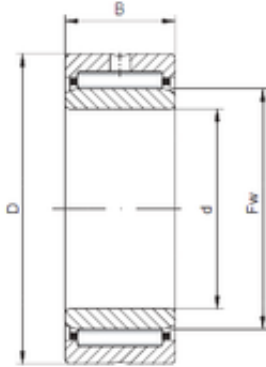

# BEARING CORP. LTD.

90 mm x 120 mm x 26 mm ISO NKI90/26  
needle roller bearings

Bearing No. NKI90/26

Size	90x120x26 mm
Bore Diameter	90 mm
Outer Diameter	120 mm
Width	26 mm
d	90 mm
Fw	100 mm
D	120 mm
B	26 mm
C	26 mm

NKI90/26 Bearing 2D drawings and 3D CAD models