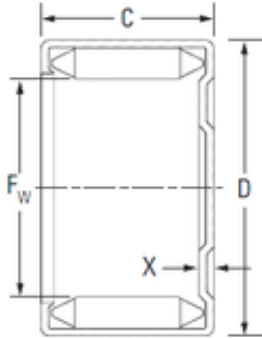

BEARING CORP. LTD.

KOYO M1281 needle roller bearings

Bearing No. M1281

Size	19.050x25.400x12.700 mm
Bore Diameter	19.050 mm
Outer Diameter	25.400 mm
Width	12.700 mm
Fw	19.050 mm
D	25.400 mm
C	12.700 mm
x	2.29 mm
b	10.1 mm
Weight	0,018 Kg
Basic dynamic load rating (C)	13.4 kN
Basic static load rating (C0)	21.8 kN

M1281 Bearing 2D drawings and 3D CAD models