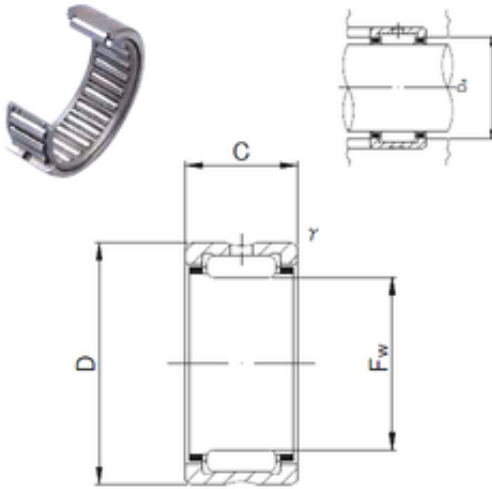

BEARING CORP. LTD.

JNS NK16/20M needle roller bearings

Bearing No. NK16/20M

Size	16x24x20 mm
Bore Diameter	16 mm
Outer Diameter	24 mm
Width	20 mm
Fw	16 mm
D	24 mm
C	20 mm
r min.	0,3 mm
Da max.	22 mm
Weight	0,029 Kg
Basic dynamic load rating (C)	14,3 kN
Basic static load rating (C0)	18,7 kN
Limiting speed	23 000 r/min

NK16/20M Bearing 2D drawings and 3D CAD models