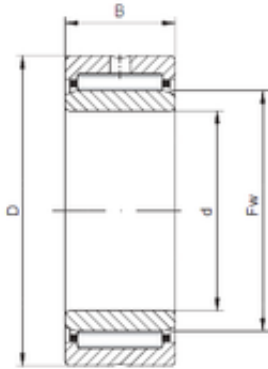

BEARING CORP. LTD.

32 mm x 52 mm x 20 mm ISO NA49/32 needle roller bearings

Bearing No. NA49/32

Size	32x52x20 mm
Bore Diameter	32 mm
Outer Diameter	52 mm
Width	20 mm
d	32 mm
Fw	40 mm
D	52 mm
B	20 mm
C	20 mm

NA49/32 Bearing 2D drawings and 3D CAD models