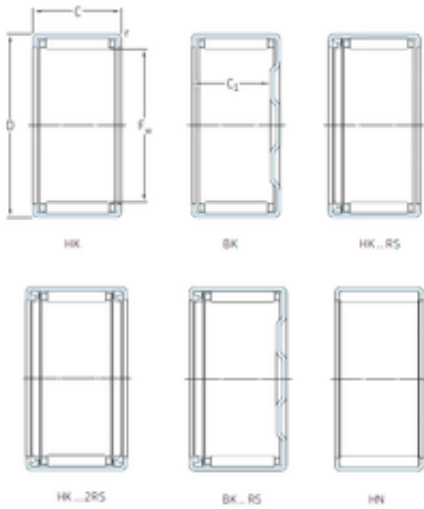

BEARING CORP. LTD.

SKF HK1516.2RS needle roller bearings

Bearing No. HK1516.2RS

Size	15x21x16 mm
Bore Diameter	15 mm
Outer Diameter	21 mm
Width	16 mm
Fw	15 mm
D	21 mm
C	16 mm
Weight	0,015 Kg
Basic dynamic load rating (C)	7,48 kN
Basic static load rating (C0)	10 kN
Fatigue load limit (Pu)	1,14
Reference speed	– r/min

HK1516.2RS Bearing 2D drawings and 3D CAD models