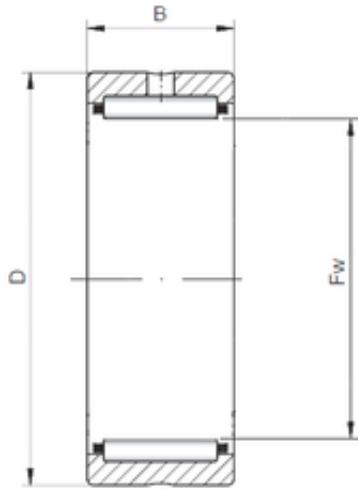

## ISO NK37/20 needle roller bearings

Bearing No. NK37/20

Size	37x47x20 mm
Bore Diameter	37 mm
Outer Diameter	47 mm
Width	20 mm
Fw	37 mm
D	47 mm
C	20 mm

NK37/20 Bearing 2D drawings and 3D CAD models