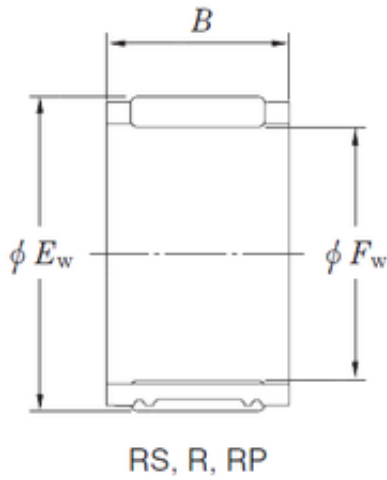

BEARING CORP. LTD.

KOYO R16/13 needle roller bearings

Bearing No. R16/13

Size	16x20x13 mm
Bore Diameter	16 mm
Outer Diameter	20 mm
Width	13 mm
Fw	16 mm
Ew	20 mm
B	13 mm
Weight	0,0085 Kg
Basic dynamic load rating (C)	9,4 kN
Basic static load rating (C0)	12,5 kN

R16/13 Bearing 2D drawings and 3D CAD models