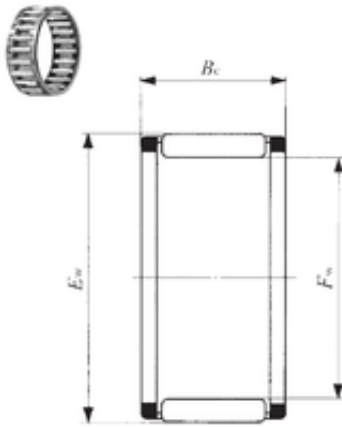

## IKO KT 303716 needle roller bearings

Bearing No. KT 303716

|                               |           |
|-------------------------------|-----------|
| Bore Diameter                 | 30 mm     |
| Outer Diameter                | 37 mm     |
| Fw                            | 30 mm     |
| Ew                            | 37 mm     |
| Bc                            | 16 mm     |
| Weight                        | 0,0275 Kg |
| Basic dynamic load rating (C) | 20,8 kN   |
| Basic static load rating (C0) | 28,4 kN   |

KT 303716 Bearing 2D drawings and 3D CAD models