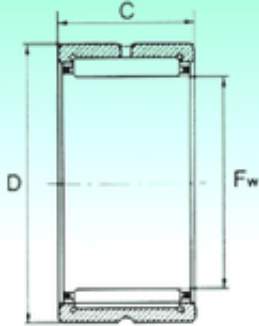

BEARING CORP. LTD.

NBS NK 18/20 needle roller bearings

Bearing No. NK 18/20

NK 18/20 Bearing 2D drawings and 3D CAD models

Size	18x26x20 mm
Bore Diameter	18 mm
Outer Diameter	26 mm
Width	20 mm
Fw	18 mm
D	26 mm
C	20 mm
Weight	0,0305 Kg
Basic dynamic load rating (C)	15 kN
Basic static load rating (C0)	20,9 kN