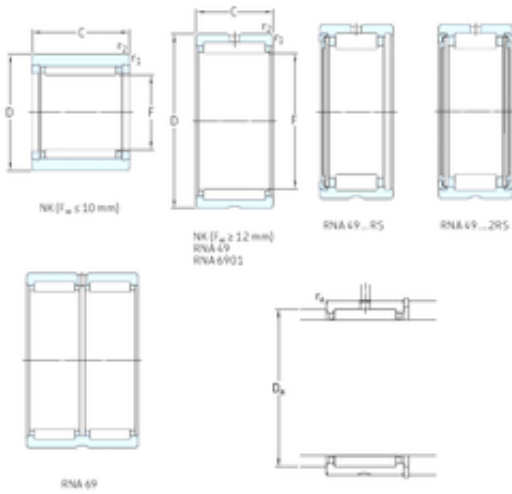

BEARING CORP. LTD.

SKF NKS20 needle roller bearings

Bearing No. NKS20

Size	20x32x20 mm
Bore Diameter	20 mm
Outer Diameter	32 mm
Width	20 mm
Fw	20 mm
D	32 mm
C	20 mm
Weight	0,049 Kg
Basic dynamic load rating (C)	23,3 kN
Basic static load rating (C0)	27 kN
Fatigue load limit (Pu)	3,25
Reference speed	18000 r/min

NKS20 Bearing 2D drawings and 3D CAD models