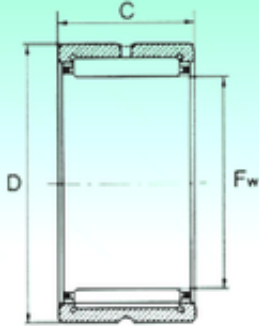

## NBS RNA 4832 needle roller bearings

Bearing No. RNA 4832

RNA 4832 Bearing 2D drawings and 3D CAD models

Size	175x200x40 mm
Bore Diameter	175 mm
Outer Diameter	200 mm
Width	40 mm
Fw	175 mm
D	200 mm
C	40 mm
Weight	1,7 Kg
Basic dynamic load rating (C)	152 kN
Basic static load rating (C0)	425 kN