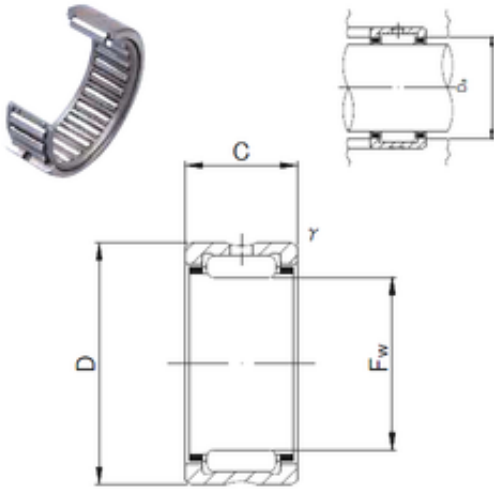

BEARING CORP. LTD.

JNS RNA 59/32 needle roller bearings

Bearing No. RNA 59/32

Size	40x52x27 mm
Bore Diameter	40 mm
Outer Diameter	52 mm
Width	27 mm
Fw	40 mm
D	52 mm
C	27 mm
r min.	0,6 mm
Da max.	48 mm
Weight	0,149 Kg
Basic dynamic load rating (C)	41,9 kN
Basic static load rating (C0)	69,9 kN

RNA 59/32 Bearing 2D drawings and 3D CAD models