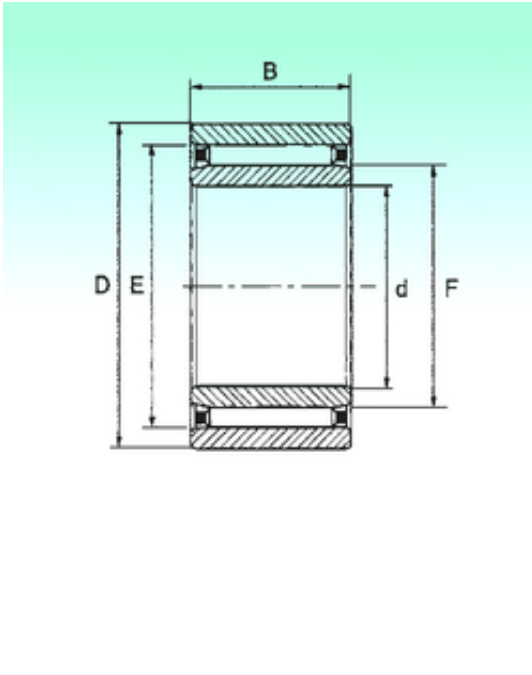

## BEARING CORP. LTD.

NAO 17x30x13 Bearing 2D drawings and 3D CAD models

17 mm x 30 mm x 13 mm NBS NAO 17x30x13  
needle roller bearings

Bearing No. NAO 17x30x13

Bore Diameter	17 mm
Outer Diameter	26 mm
d	17 mm
F	22 mm
D	30 mm
E	26 mm
B	13 mm
C	13 mm
Weight	0,039 Kg
Basic dynamic load rating (C)	9,86 kN
Basic static load rating (C0)	15 kN