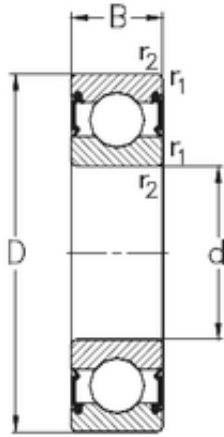

# BEARING CORP. LTD.

20 mm x 47 mm x 14 mm NKE 6204-RS2 deep groove ball bearings

Bearing No. 6204-RS2

Size	20x47x14 mm
Bore Diameter	20 mm
Outer Diameter	47 mm
Width	14 mm
d	20 mm
D	47 mm
B	14 mm
C	14 mm
r1 min.	1 mm
r2 min.	1 mm
Weight	0,105 Kg
Basic dynamic load rating (C)	12,8 kN
Basic static load rating (C0)	6,7 kN

6204-RS2 Bearing 2D drawings and 3D CAD models