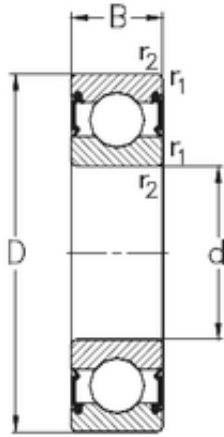

BEARING CORP. LTD.

20 mm x 47 mm x 14 mm NKE 6204-RS2 deep groove ball bearings

Bearing No. 6204-RS2

Size	20x47x14 mm
Bore Diameter	20 mm
Outer Diameter	47 mm
Width	14 mm
d	20 mm
D	47 mm
B	14 mm
C	14 mm
r1 min.	1 mm
r2 min.	1 mm
Weight	0,105 Kg
Basic dynamic load rating (C)	12,8 kN
Basic static load rating (C0)	6,7 kN

6204-RS2 Bearing 2D drawings and 3D CAD models