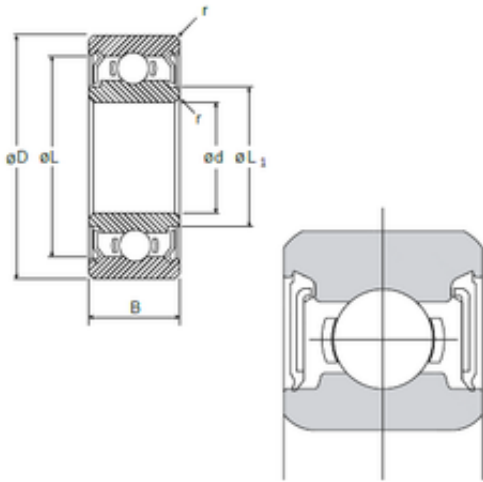

BEARING CORP. LTD.

12 mm x 24 mm x 6 mm NMB R-2412X3DD
deep groove ball bearings

Bearing No. R-2412X3DD

Size	12x24x6 mm
Bore Diameter	12 mm
Outer Diameter	24 mm
Width	6 mm
d	12 mm
D	24 mm
B	6 mm
C	6 mm
r min.	0,3 mm
L	21,69 mm
L1	14,28 mm
Basic dynamic load rating (C)	3,082 kN

R-2412X3DD Bearing 2D drawings and 3D CAD models