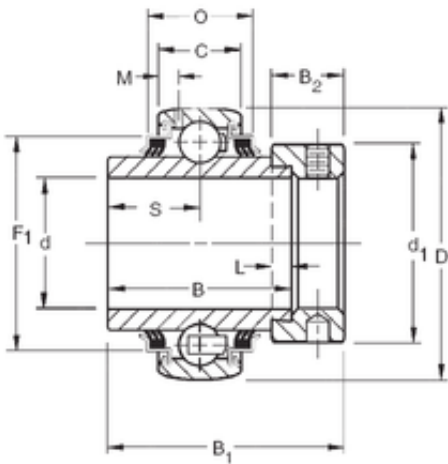

BEARING CORP. LTD.

45 mm x 85 mm x 42,86 mm Timken GE45KPPB4 deep groove ball bearings

Bearing No. GE45KPPB4

Size	45x85x42.86 mm
Bore Diameter	45 mm
Outer Diameter	85 mm
Width	42,86 mm
d	45 mm
D	85 mm
B	42,86 mm
C	22 mm
O	27,48 mm
d1	63,5 mm
B1	56,4 mm
B2	18,3 mm
L	4,8 mm
M	4,55 mm
S	21,4 mm
F1	72,44 mm
Weight	0,826 Kg
Basic dynamic load rating (C)	36,3 kN

GE45KPPB4 Bearing 2D drawings and 3D CAD models