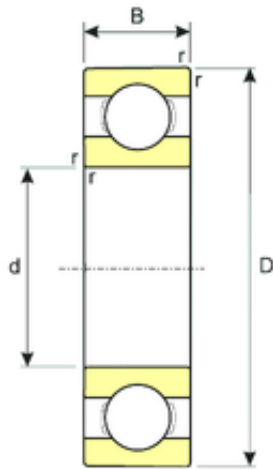

BEARING CORP. LTD.

240 mm x 320 mm x 38 mm ISB 61948 MA deep groove ball bearings

Bearing No. 61948 MA

Size	240x320x38 mm
Bore Diameter	240 mm
Outer Diameter	320 mm
Width	38 mm
d	240 mm
D	320 mm
B	38 mm
C	38 mm
Weight	8,6 Kg
Basic dynamic load rating (C)	155,9 kN
Basic static load rating (C0)	196 kN
(Grease) Lubrication Speed	2448 r/min

61948 MA Bearing 2D drawings and 3D CAD models