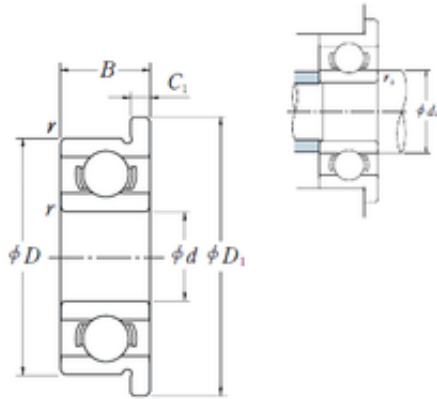

BEARING CORP. LTD.

6 mm x 13 mm x 3,5 mm ISO F686 deep groove ball bearings

Bearing No. F686

Size	6x13x3.5 mm
Bore Diameter	6 mm
Outer Diameter	13 mm
Width	3,5 mm
d	6 mm
D	13 mm
D1	15 mm
B	3,5 mm
r min.	0,15 mm
C1	1 mm

F686 Bearing 2D drawings and 3D CAD models