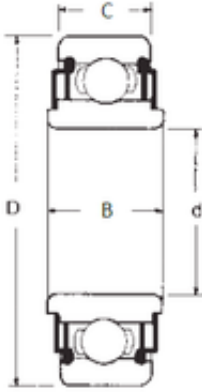

BEARING CORP. LTD.

16 mm x 35 mm x 11 mm FBJ 88016 deep groove ball bearings

Bearing No. 88016

Size	16x35x11 mm
Bore Diameter	16 mm
Outer Diameter	35 mm
Width	11 mm
d	16 mm
D	35 mm
B	11 mm
C	17 mm
Weight	0,188 Kg
Basic dynamic load rating (C)	1,98 kN

88016 Bearing 2D drawings and 3D CAD models