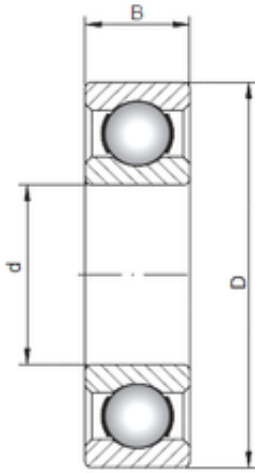

BEARING CORP. LTD.

15 mm x 28 mm x 7 mm ISO 61902 deep groove ball bearings

Bearing No. 61902

Size	15x28x7 mm
Bore Diameter	15 mm
Outer Diameter	28 mm
Width	7 mm
d	15 mm
D	28 mm
B	7 mm
C	7 mm

61902 Bearing 2D drawings and 3D CAD models