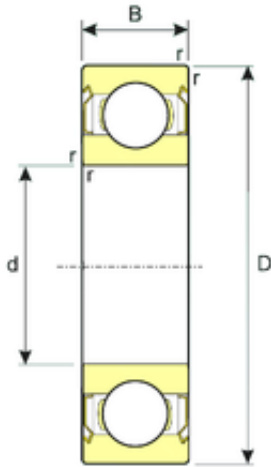

BEARING CORP. LTD.

55 mm x 90 mm x 18 mm ISB SS 6011-ZZ deep groove ball bearings

Bearing No. SS 6011-ZZ

Size	55x90x18 mm
Bore Diameter	55 mm
Outer Diameter	90 mm
Width	18 mm
d	55 mm
D	90 mm
B	18 mm
C	18 mm
Weight	0,388 Kg
Basic dynamic load rating (C)	27,734 kN
Basic static load rating (C0)	20,776 kN

SS 6011-ZZ Bearing 2D drawings and 3D CAD models