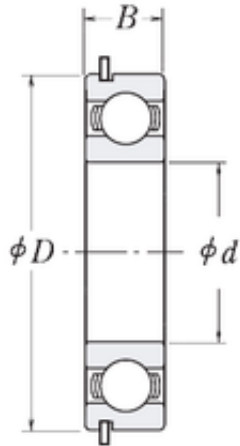

BEARING CORP. LTD.

105 mm x 130 mm x 13 mm CYSD 6821NR
deep groove ball bearings

Bearing No. 6821NR

Size	105x130x13 mm
Bore Diameter	105 mm
Outer Diameter	130 mm
Width	13 mm
d	105 mm
D	130 mm
B	13 mm
C	13 mm
r min.	1 mm
Weight	0,295 Kg
Basic dynamic load rating (C)	20,3 kN

6821NR Bearing 2D drawings and 3D CAD models