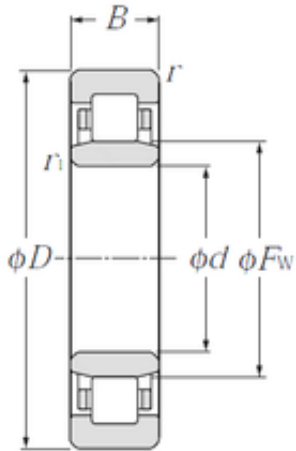

# BEARING CORP. LTD.

120 mm x 215 mm x 40 mm CYSD NU224E  
cylindrical roller bearings

Bearing No. NU224E

Size	120x215x40 mm
Bore Diameter	120 mm
Outer Diameter	215 mm
Width	40 mm
d	120 mm
Fw	143,5 mm
D	215 mm
B	40 mm
C	40 mm
Weight	6,11 Kg
Basic dynamic load rating (C)	422 kN
Basic static load rating (C0)	322 kN
(Grease) Lubrication Speed	2200 r/min

NU224E Bearing 2D drawings and 3D CAD models