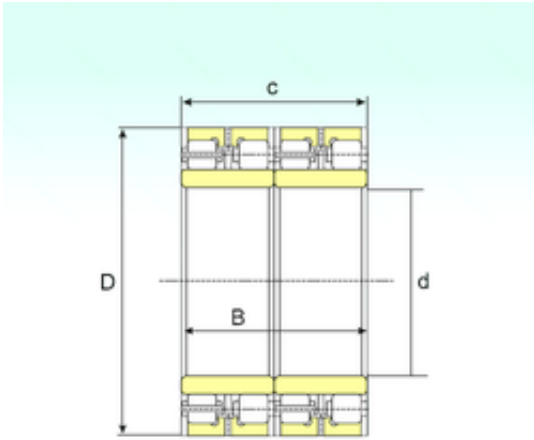

BEARING CORP. LTD.

800 mm x 1080 mm x 700 mm ISB FCDP
160216700 cylindrical roller bearings

Bearing No. FCDP 160216700

Size	800x1080x700 mm
Bore Diameter	800 mm
Outer Diameter	1080 mm
Width	700 mm
d	800 mm
D	1080 mm
B	700 mm
C	700 mm
Weight	1850 Kg
Basic dynamic load rating (C)	18800 kN

FCDP 160216700 Bearing 2D drawings and 3D CAD
models