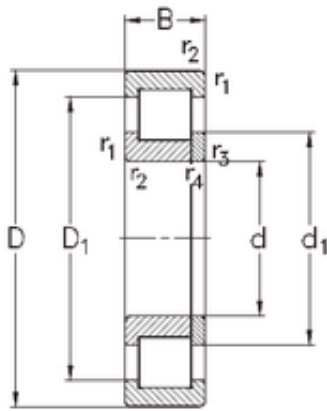

BEARING CORP. LTD.

105 mm x 190 mm x 36 mm NKE NUP221-E-MPA cylindrical roller bearings

Bearing No. NUP221-E-MPA

Size	105x190x36 mm
Bore Diameter	105 mm
Outer Diameter	190 mm
Width	36 mm
d	105 mm
F	125 mm
D	190 mm
B	36 mm
C	36 mm
r1 min.	2,1 mm
r2 min.	2,1 mm
r3 min.	2,1 mm
r4 min.	2,1 mm
Weight	4,1 Kg
Basic dynamic load rating (C)	294 kN
Basic static load rating (C0)	315 kN

NUP221-E-MPA Bearing 2D drawings and 3D CAD models