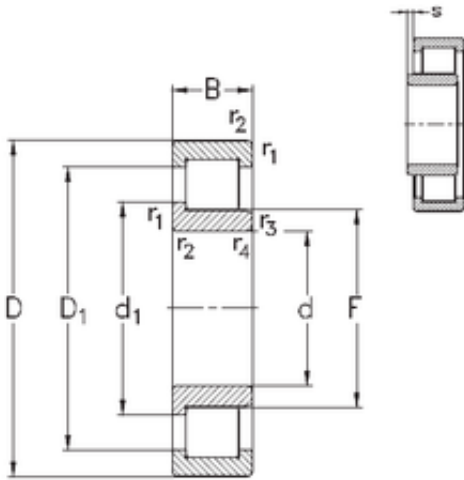

BEARING CORP. LTD.

85 mm x 150 mm x 28 mm NKE NJ217-E-TVP3 cylindrical roller bearings

Bearing No. NJ217-E-TVP3

NJ217-E-TVP3 Bearing 2D drawings and 3D CAD models

Size	85x150x28 mm
Bore Diameter	85 mm
Outer Diameter	150 mm
Width	28 mm
d	85 mm
F	100,5 mm
D	150 mm
B	28 mm
C	28 mm
r1 min.	2 mm
r2 min.	2 mm
r3 min.	2 mm
r4 min.	2 mm
S	0,8 mm
Weight	1,9 Kg
Basic dynamic load rating (C)	186 kN
Basic static load rating (C0)	199 kN