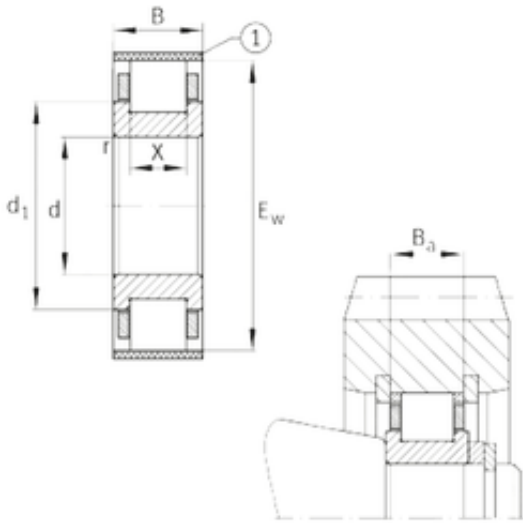

BEARING CORP. LTD.

FAG RN219-E-MPBX cylindrical roller bearings

Bearing No. RN219-E-MPBX

RN219-E-MPBX Bearing 2D drawings and 3D CAD models

Size	95x154.5x32 mm
Bore Diameter	95 mm
Outer Diameter	154,5 mm
Width	32 mm
d	95 mm
Ew	154,5 mm
B	32 mm
Ba	29,2 mm
X	22 mm
d1	120,5 mm
r min.	2,1 mm
Weight	2,18 Kg
Basic dynamic load rating (C)	260 000 kN
Basic static load rating (C0)	265 000 kN