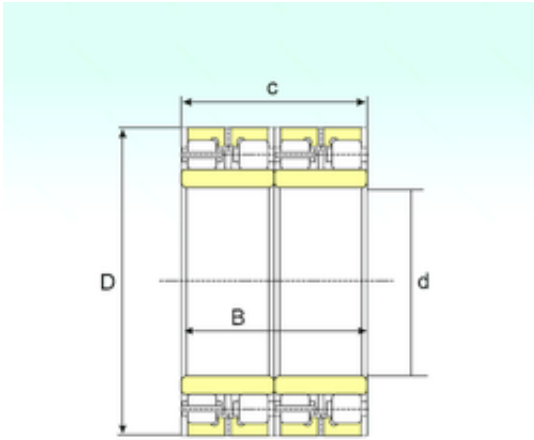

BEARING CORP. LTD.

730 mm x 1030 mm x 750 mm ISB FCDP
146206750 cylindrical roller bearings

Bearing No. FCDP 146206750

Size	730x1030x750 mm
Bore Diameter	730 mm
Outer Diameter	1030 mm
Width	750 mm
d	730 mm
D	1030 mm
B	750 mm
C	750 mm
Weight	2035 Kg
Basic dynamic load rating (C)	20500 kN

FCDP 146206750 Bearing 2D drawings and 3D CAD models