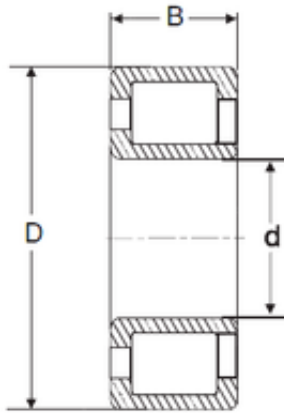

BEARING CORP. LTD.

40 mm x 90 mm x 33 mm SIGMA NJG 2308 VH cylindrical roller bearings

Bearing No. NJG 2308 VH

Size	40x90x33 mm
Bore Diameter	40 mm
Outer Diameter	90 mm
Width	33 mm
d	40 mm
D	90 mm
B	33 mm
C	33 mm

NJG 2308 VH Bearing 2D drawings and 3D CAD models