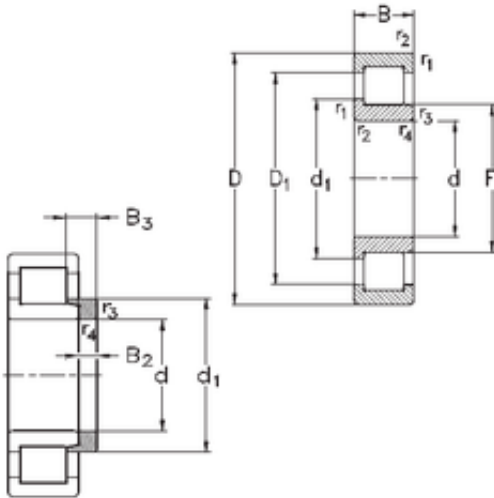

BEARING CORP. LTD.

130 mm x 230 mm x 64 mm NKE NJ2226-E-M6+HJ2226-E cylindrical roller bearings

Bearing No. NJ2226-E-M6+HJ2226-E

NJ2226-E-M6+HJ2226-E Bearing 2D drawings and 3D CAD models

Size	130x230x64 mm
Bore Diameter	130 mm
Outer Diameter	230 mm
Width	64 mm
d	130 mm
F	153,5 mm
D	230 mm
B	64 mm
C	64 mm
d1	164,2 mm
r1 min.	3 mm
r2 min.	3 mm
r3 min.	3 mm
r4 min.	3 mm
B2	11 mm
B3	21 mm
D1	202,6 mm
S	5,2 mm
Weight	11,35 Kg
Basic dynamic load rating (C)	591 kN
Basic static load rating (C0)	739 kN