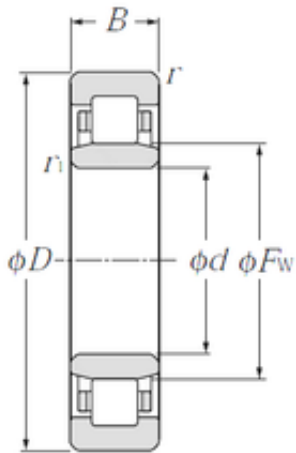

## 190 mm x 340 mm x 92 mm NTN NU2238E cylindrical roller bearings

Bearing No. NU2238E

Size	190x340x92 mm
Bore Diameter	190 mm
Outer Diameter	340 mm
Width	92 mm
d	190 mm
Fw	228 mm
D	340 mm
B	92 mm
C	92 mm
r min.	4 mm
r1 min.	4 mm
Weight	39,5 Kg
Basic dynamic load rating (C)	1 100 kN
Basic static load rating (C0)	1 670 kN
(Grease) Lubrication Speed	1 500 r/min

NU2238E Bearing 2D drawings and 3D CAD models