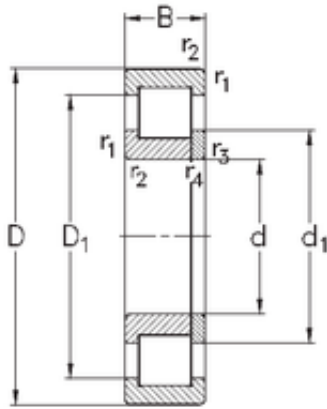

BEARING CORP. LTD.

150 mm x 270 mm x 45 mm NKE NUP230-E-MA6 cylindrical roller bearings

Bearing No. NUP230-E-MA6

Size	150x270x45 mm
Bore Diameter	150 mm
Outer Diameter	270 mm
Width	45 mm
d	150 mm
F	182 mm
D	270 mm
B	45 mm
C	45 mm
r1 min.	3 mm
r2 min.	3 mm
r3 min.	3 mm
r4 min.	3 mm
Weight	11,8 Kg
Basic dynamic load rating (C)	500 kN
Basic static load rating (C0)	597 kN

NUP230-E-MA6 Bearing 2D drawings and 3D CAD models