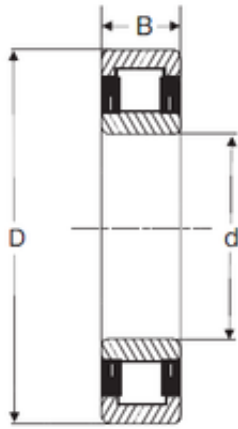

BEARING CORP. LTD.

60 mm x 110 mm x 28 mm SIGMA NU 2212
cylindrical roller bearings

Bearing No. NU 2212

Size	60x110x28 mm
Bore Diameter	60 mm
Outer Diameter	110 mm
Width	28 mm
d	60 mm
D	110 mm
B	28 mm
C	28 mm

NU 2212 Bearing 2D drawings and 3D CAD models