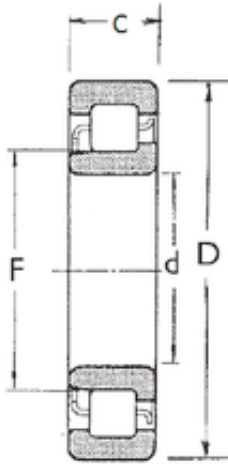

BEARING CORP. LTD.

50 mm x 130 mm x 31 mm FBJ NJ410
cylindrical roller bearings

Bearing No. NJ410

Size	50x130x31 mm
Bore Diameter	50 mm
Outer Diameter	130 mm
Width	31 mm
d	50 mm
F	70,8 mm
D	130 mm
B	31 mm
C	31 mm
Weight	1,99 Kg
Basic dynamic load rating (C)	129 kN
Basic static load rating (C0)	124 kN
(Grease) Lubrication Speed	5000 r/min

NJ410 Bearing 2D drawings and 3D CAD models