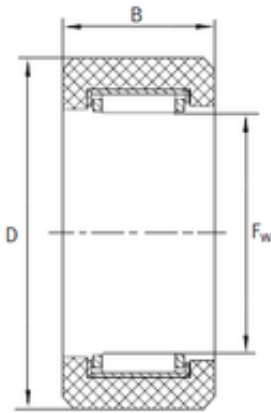

## INA F-239187.01 cylindrical roller bearings

Bearing No. F-239187.01

Size	25x36x20 mm
Bore Diameter	25 mm
Outer Diameter	36 mm
Width	20 mm
Fw	25 mm
D	36 mm

F-239187.01 Bearing 2D drawings and 3D CAD models