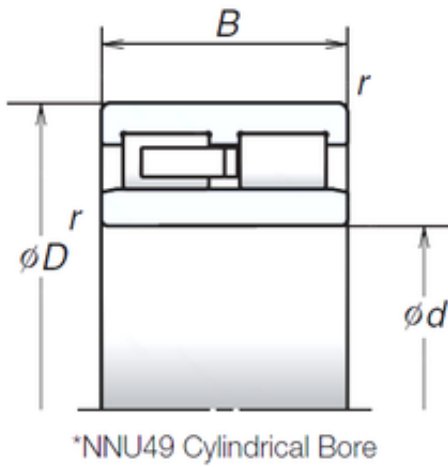

BEARING CORP. LTD.

100 mm x 140 mm x 40 mm NSK NNU4920MB
cylindrical roller bearings

Bearing No. NNU4920MB

NNU4920MB Bearing 2D drawings and 3D CAD models

Size	100x140x40 mm
Bore Diameter	100 mm
Outer Diameter	140 mm
Width	40 mm
d	100 mm
F	112 mm
D	140 mm
B	40 mm
C	40 mm
r min.	1,1 mm
Weight	1,9 Kg
Basic dynamic load rating (C)	155 kN
Basic static load rating (C0)	295 kN
(Grease) Lubrication Speed	6 300 r/min