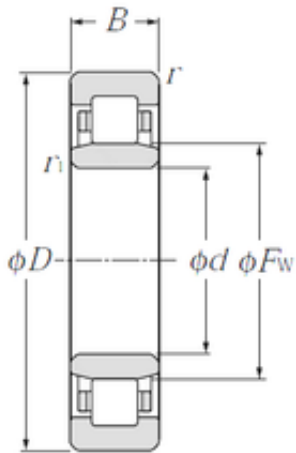

BEARING CORP. LTD.

70 mm x 150 mm x 51 mm CYSD NU2314E cylindrical roller bearings

Bearing No. NU2314E

Size	70x150x51 mm
Bore Diameter	70 mm
Outer Diameter	150 mm
Width	51 mm
d	70 mm
Fw	89 mm
D	150 mm
B	51 mm
C	51 mm
Weight	4,1 Kg
Basic dynamic load rating (C)	320 kN
Basic static load rating (C0)	260 kN
(Grease) Lubrication Speed	3800 r/min

NU2314E Bearing 2D drawings and 3D CAD models