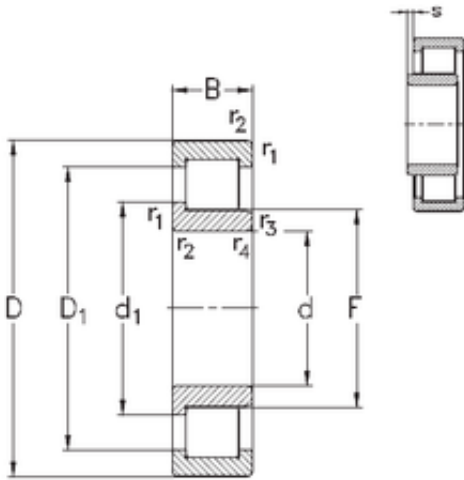

BEARING CORP. LTD.

220 mm x 400 mm x 108 mm NKE NJ2244-E-MA6 cylindrical roller bearings

Bearing No. NJ2244-E-MA6

NJ2244-E-MA6 Bearing 2D drawings and 3D CAD models

Size	220x400x108 mm
Bore Diameter	220 mm
Outer Diameter	400 mm
Width	108 mm
d	220 mm
F	259 mm
D	400 mm
B	108 mm
C	108 mm
r1 min.	4 mm
r2 min.	4 mm
r3 min.	4 mm
r4 min.	4 mm
S	8,4 mm
Weight	62,5 Kg
Basic dynamic load rating (C)	1654 kN
Basic static load rating (C0)	2408 kN