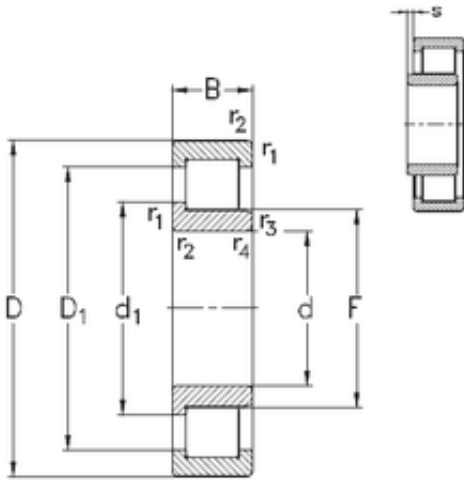

## 220 mm x 400 mm x 108 mm NKE NJ2244-E-MA6 cylindrical roller bearings

Bearing No. NJ2244-E-MA6

NJ2244-E-MA6 Bearing 2D drawings and 3D CAD models

Size	220x400x108 mm
Bore Diameter	220 mm
Outer Diameter	400 mm
Width	108 mm
d	220 mm
F	259 mm
D	400 mm
B	108 mm
C	108 mm
r1 min.	4 mm
r2 min.	4 mm
r3 min.	4 mm
r4 min.	4 mm
S	8,4 mm
Weight	62,5 Kg
Basic dynamic load rating (C)	1654 kN
Basic static load rating (C0)	2408 kN