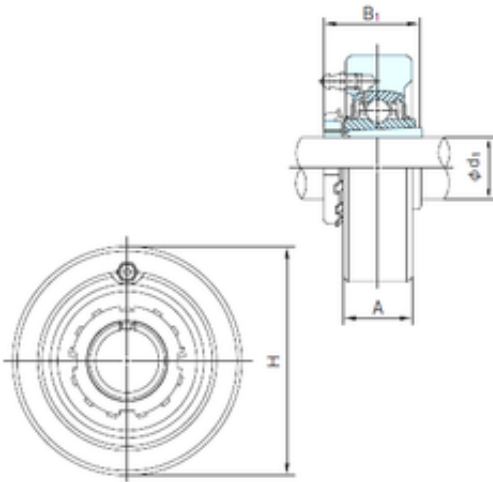

BEARING CORP. LTD.

NACHI UKCX09+H2309 bearing units

Bearing No. UKCX09+H2309

Bore Diameter	40 mm
Width	120 mm
d	40 mm
A	38 mm
B1	50 mm
H	120 mm

UKCX09+H2309 Bearing 2D drawings and 3D CAD models