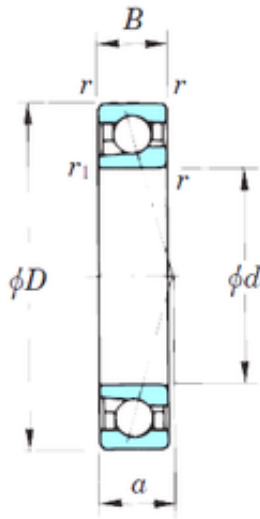

BEARING CORP. LTD.

30 mm x 55 mm x 13 mm KOYO 7006CPA
angular contact ball bearings

Bearing No. 7006CPA

Size	30x55x13 mm
Bore Diameter	30 mm
Outer Diameter	55 mm
Width	13 mm
d	30 mm
D	55 mm
B	13 mm
C	13 mm
Angle (°)	15 °
a	12,2 mm
r min.	1 mm
r1 min.	0,6 mm
Weight	0,133 Kg
Basic dynamic load rating (C)	15,8 kN
Basic static load rating (C0)	11 kN
(Grease) Lubrication Speed	21 000 r/min
(Oil) Lubrication Speed	33 000 r/min

7006CPA Bearing 2D drawings and 3D CAD models