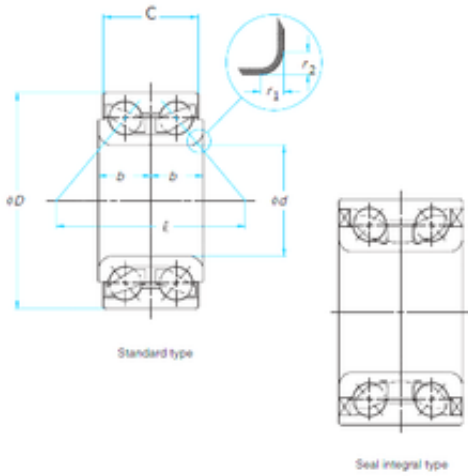

# BEARING CORP. LTD.

40 mm x 75 mm x 37 mm SKF BAH0068  
angular contact ball bearings

Bearing No. BAH0068

Size	40x75x37 mm
Bore Diameter	40 mm
Outer Diameter	75 mm
Width	37 mm
d	40 mm
D	75 mm
B	37 mm
C	37 mm

BAH0068 Bearing 2D drawings and 3D CAD models