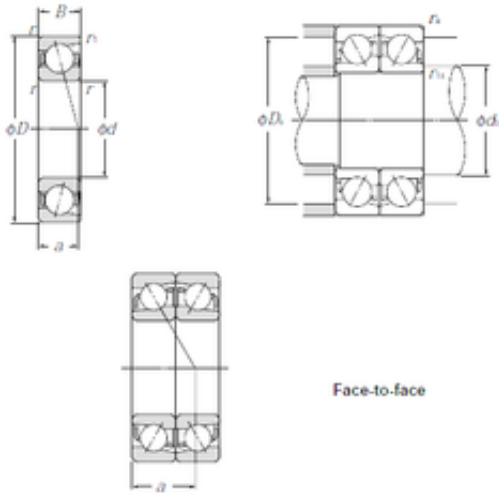

BEARING CORP. LTD.

130 mm x 230 mm x 40 mm CYSD 7226CDF
angular contact ball bearings

Bearing No. 7226CDF

7226CDF Bearing 2D drawings and 3D CAD models

Size	130x230x40 mm
Bore Diameter	130 mm
Outer Diameter	230 mm
Width	40 mm
d	130 mm
D	230 mm
B	40 mm
C	40 mm
Angle (°)	15 °
r min.	3 mm
2B	80 mm
Weight	11,66 Kg
Basic dynamic load rating (C)	345 kN
Basic static load rating (C0)	430 kN
(Grease) Lubrication Speed	3500 r/min