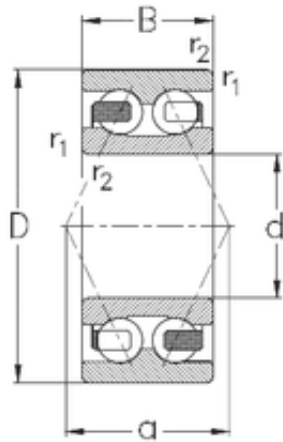

# BEARING CORP. LTD.

45 mm x 100 mm x 39,7 mm NKE 3309-B-TV  
angular contact ball bearings

Bearing No. 3309-B-TV

|                               |                |
|-------------------------------|----------------|
| Size                          | 45x100x39.7 mm |
| Bore Diameter                 | 45 mm          |
| Outer Diameter                | 100 mm         |
| Width                         | 39,7 mm        |
| d                             | 45 mm          |
| D                             | 100 mm         |
| B                             | 39,7 mm        |
| C                             | 39,7 mm        |
| Angle ( ° )                   | 32 °           |
| a                             | 50 mm          |
| r1 min.                       | 1,5 mm         |
| r2 min.                       | 1,5 mm         |
| Weight                        | 1,4 Kg         |
| Basic dynamic load rating (C) | 65,4 kN        |
| Basic static load rating (C0) | 48,9 kN        |
| Limiting speed                | 6300 r/min     |

3309-B-TV Bearing 2D drawings and 3D CAD models