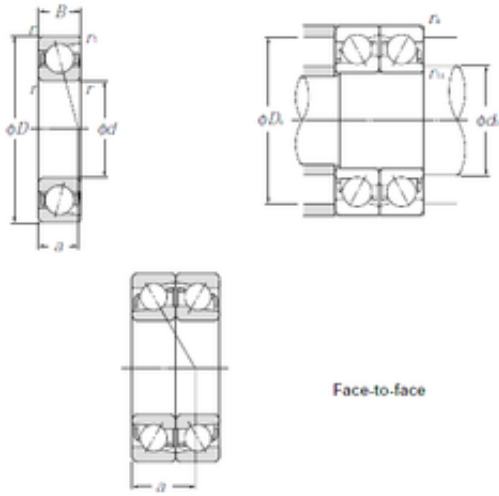

## 140 mm x 300 mm x 62 mm CYSD 7328DF angular contact ball bearings

Bearing No. 7328DF

7328DF Bearing 2D drawings and 3D CAD models

Size	140x300x62 mm
Bore Diameter	140 mm
Outer Diameter	300 mm
Width	62 mm
d	140 mm
D	300 mm
B	62 mm
C	62 mm
Angle ( ° )	25 °
r min.	4 mm
2B	124 mm
Weight	43 Kg
Basic dynamic load rating (C)	490 kN
Basic static load rating (C0)	670 kN
(Grease) Lubrication Speed	2000 r/min